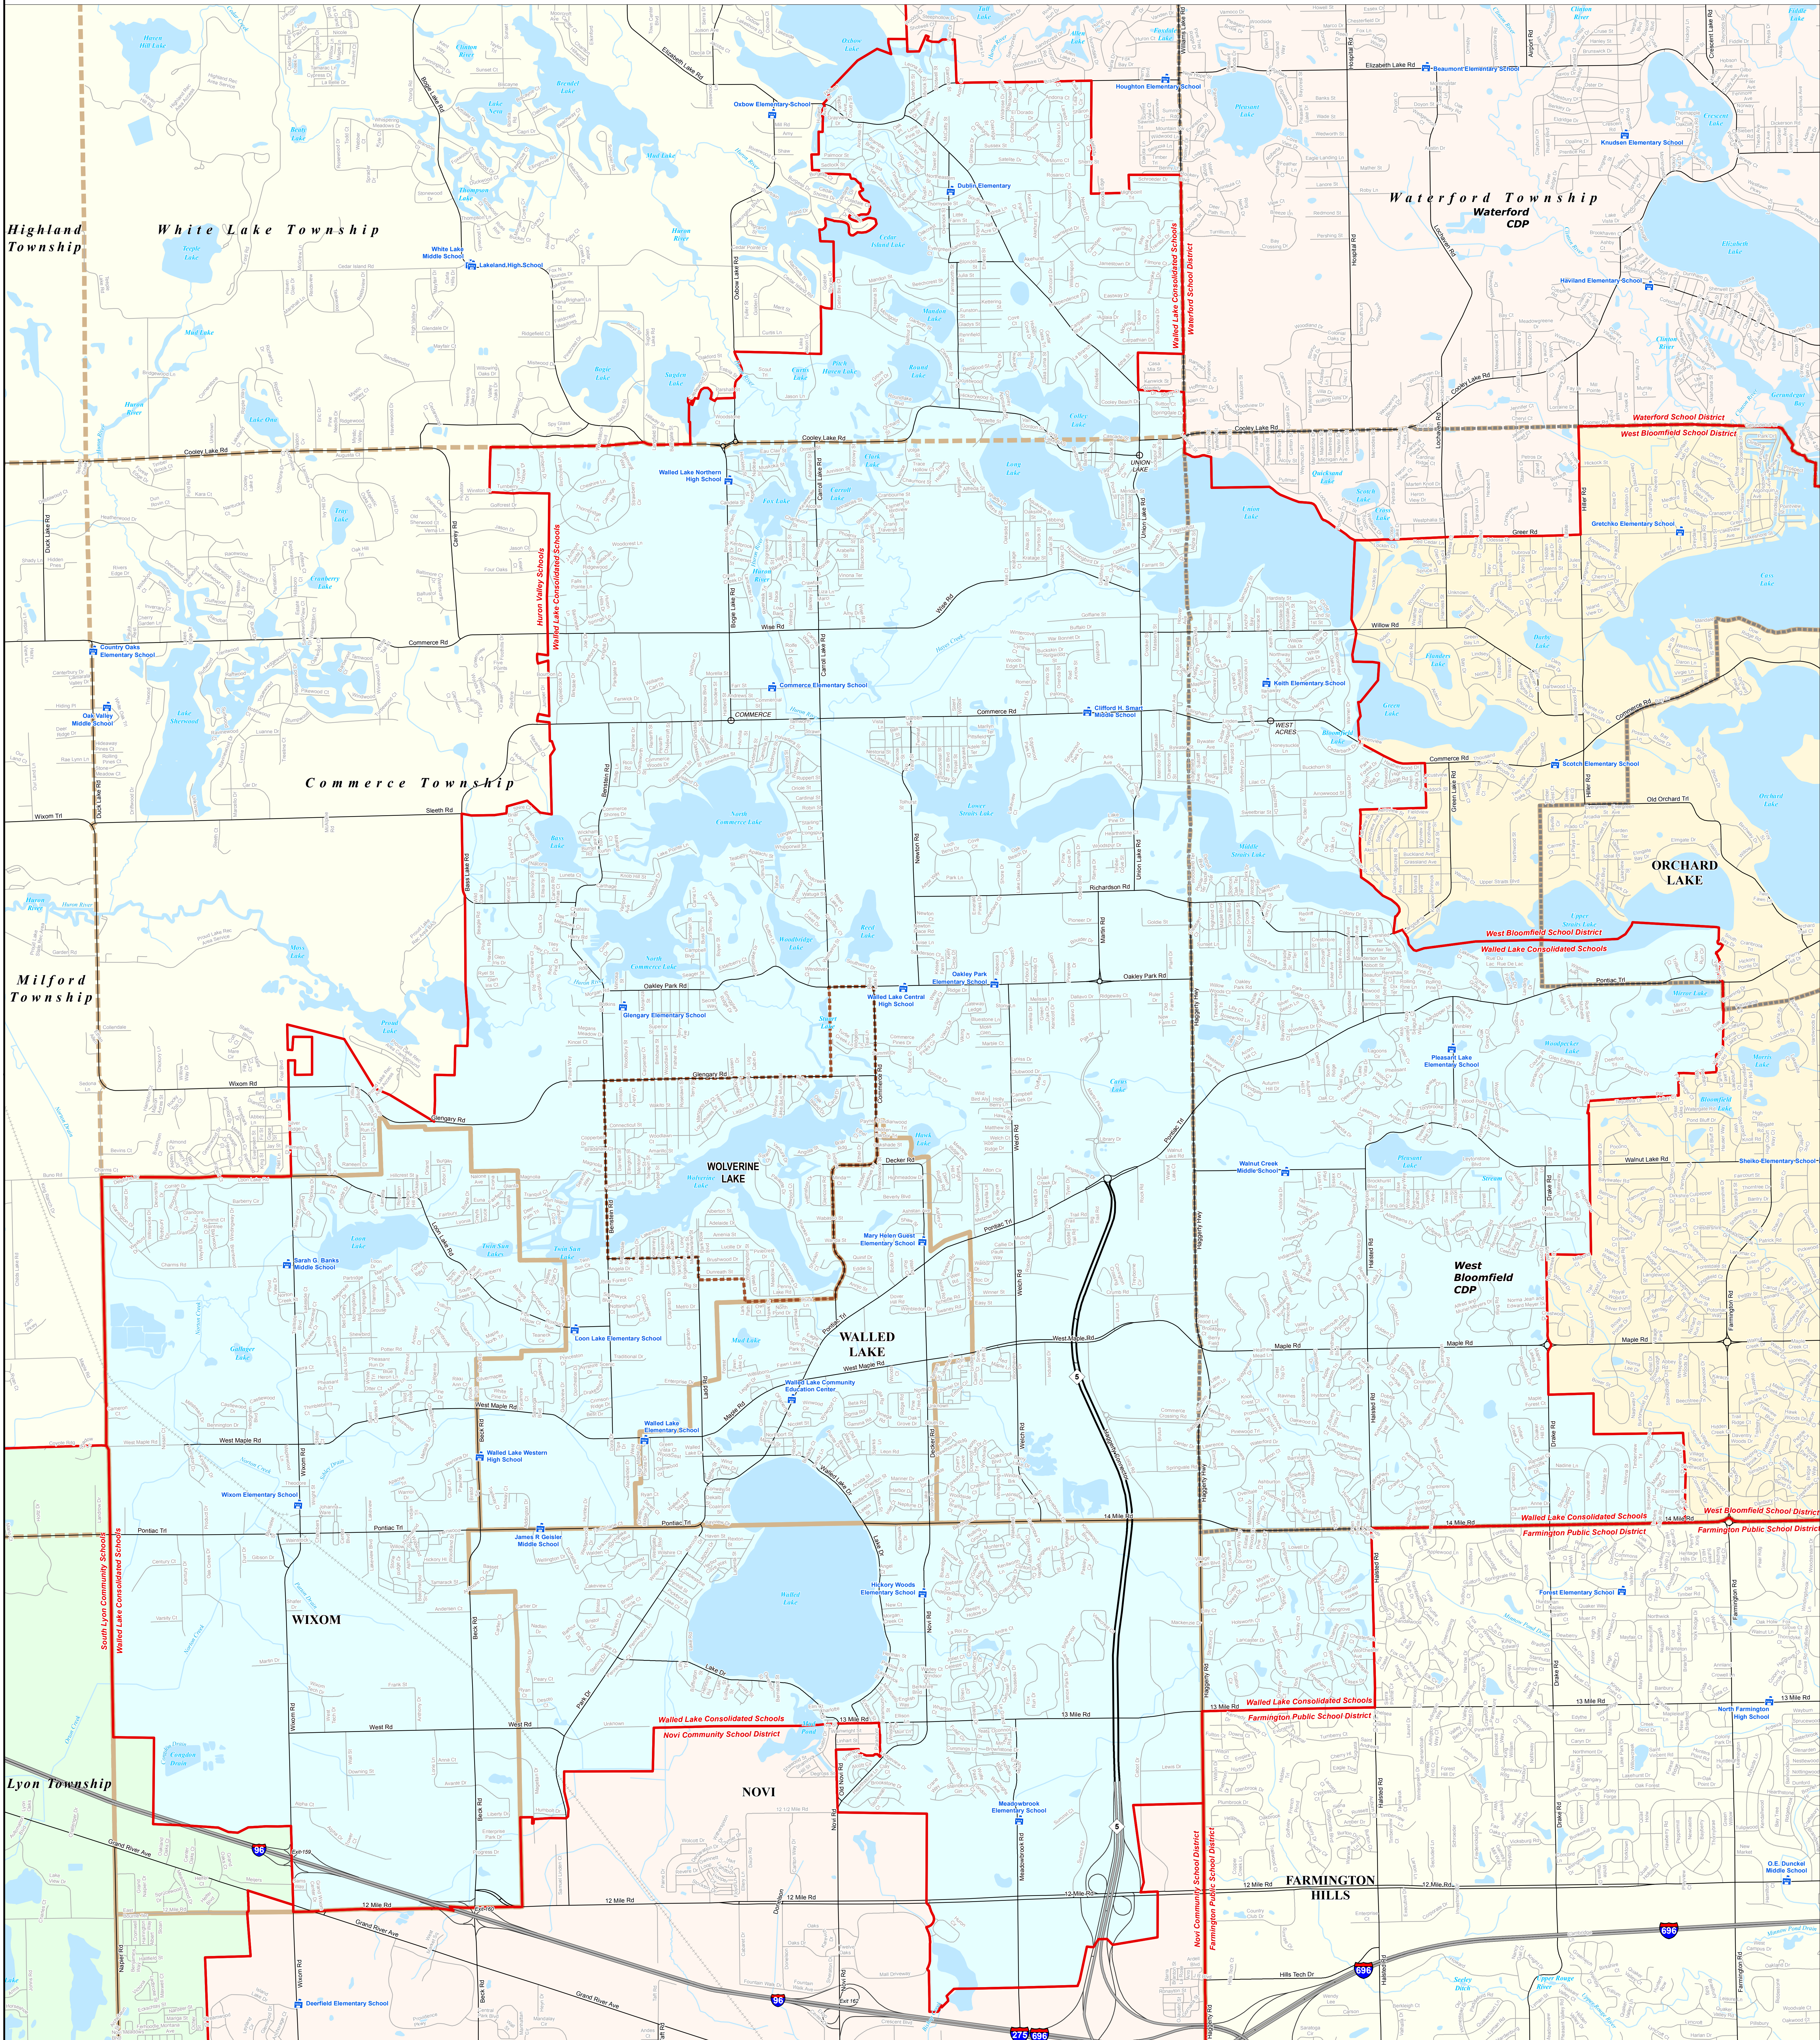

WALLED LAKE CONSOLIDATED SCHOOLS

Oakland Schools

0 0.25 0.5 Miles

*Note: Non K-12 School Districts identified with Asterisk (*) in Name

11/14/13

- School District - County - City - Township - Village - Census Designated Place	Legend - School - Freeway - Primary Road - Local Road - Railroad - Water Feature - River, Stream, or Drain

Source: Michigan Geographic Framework, v13a